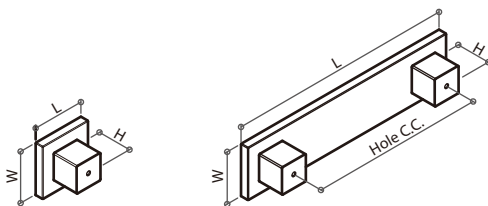

Item No.	Hole C.C.	D1 / L	D2 / W	H
GA3420	--	Ø34mm	Ø20mm	27mm
GA4530	--	Ø45mm	Ø30mm	27mm
GA4530-160	160mm	205mm	45mm	27mm

GA4530-160

GA3420

GA4530

SQUARE TEMPERED GLASS HANDLE & KNOB

Clear tempered glass, square type
UV-glued on aluminium base

Item No.	Hole C.C.	L	W	H
GA4825	--	48mm	48mm	32mm
GA4825-160	160mm	208mm	48mm	32mm

GA4825-160

GA4825

GA90 SERIES GLASS TOP HANDLE

Clear glass, shiny silver aluminium base

Item No.	Hole C.C.	L	W	H
GA90-32	32mm	100mm	36mm	28mm
GA90-128	128mm	196mm	36mm	28mm
GA90-224	224mm	292mm	36mm	28mm