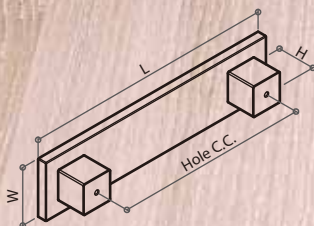

Item No.	Color
GL602-3AO	Campsis orange
GL602-3EY	Immortelle yellow
GL602-3KU	Turkey blue
GL602-3LP	Tulip purple

GL801 SERIES FLOW ART GLASS PULL

Glass width: 40mm
UV-glued on aluminium base (25x25mm square, NB)
C.C. = 96 or 160mm