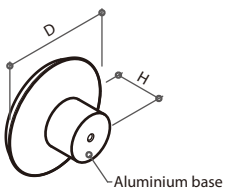

GL604 Series

Item No.	D	H	Color
GL604-CL	Ø48mm	29mm	Natural clear
GL604-HG			Lush green
GL604-LY			Luminous yellow
GL604-MG			May green
GL604-NU			Navy blue
GL604-SU			Sky blue
GL604-TB			Tea brown

GL605 Series

Item No.	D	H	Color
GL605-CL	Ø62mm	31mm	Natural clear
GL605-HG			Lush green
GL605-LY			Luminous yellow
GL605-MG			May green
GL605-NU			Navy blue
GL605-SU			Sky blue
GL605-TB			Tea brown