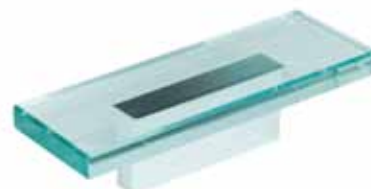

Item No.	Hole C.C.	L	W	H
GA4825	--	48mm	48mm	32mm
GA4825-160	160mm	208mm	48mm	32mm

GA4825-160

GA4825

GA90 SERIES GLASS TOP HANDLE

Clear glass, shiny silver aluminium base

Item No.	Hole C.C.	L	W	H
GA90-32	32mm	100mm	36mm	28mm
GA90-128	128mm	196mm	36mm	28mm
GA90-224	224mm	292mm	36mm	28mm

GA90-32

GA90-128 (L=196mm)
GA90-224 (L=292mm)

GL601 / GL602 SERIES SQUARE ART GLASS KNOB

Glass dimension: 60x60mm or 45x45mm square

UV-glued on aluminium base (25x25mm or 19x19mm square, NB)

Color: natural clear (CL), tea brown (TB), navy blue (NU), lush green (HG), luminous yellow (LY), may green (MG), sky blue (SU)