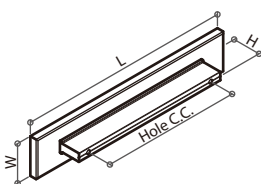

Item No.	Hole C.C.	L	W	H
GA4825	--	48mm	48mm	32mm
GA4825-160	160mm	208mm	48mm	32mm

GA4825-160

GA4825

GA90 SERIES GLASS TOP HANDLE

Clear glass, shiny silver aluminium base

Item No.	Hole C.C.	L	W	H
GA90-32	32mm	100mm	36mm	28mm
GA90-128	128mm	196mm	36mm	28mm
GA90-224	224mm	292mm	36mm	28mm