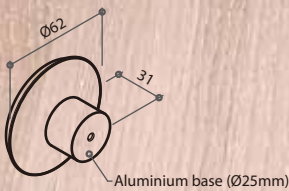

Item No.	Color
GL602-3AO	Campsis orange
GL602-3EY	Immortelle yellow
GL602-3KU	Turkey blue
GL602-3LP	Tulip purple

GL801 SERIES FLOW ART GLASS PULL

Glass width: 40mm
UV-glued on aluminium base (25x25mm square, NB)
C.C. = 96 or 160mm

Item No.	Hole C.C.	L	W	H
GL801-96	96mm	126mm	40mm	30mm
GL801-160	160mm	190mm	40mm	30mm

LATEST PRODUCT UPDATES

GL605-3 SERIES ROUND DOT ART GLASS KNOB

Glass dimension: $\varnothing 62\text{mm}$
With shiny aluminium base $\varnothing 25\text{mm}$