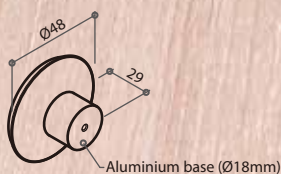

GL604-6 SERIES ROUND FLORA ART GLASS KNOB

Glass dimension: $\varnothing 48\text{mm}$
With shiny aluminium base $\varnothing 18\text{mm}$

Item No.	Color
GL604-6AO	Campsis orange
GL604-6EY	Immortelle yellow
GL604-6KU	Turkey blue
GL604-6LP	Tulip purple