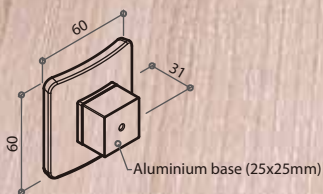

GLASS

Furniture Handles & Knobs

Version 1.0 | Summer 2011

Design by Four Winds

LATEST PRODUCT UPDATES

GL601-4 SERIES SQUARE GRID ART GLASS KNOB

Glass dimensions: 60x60mm
With shiny silver aluminium base 25x25mm

Glass dimension: Ø48 or Ø62mm

UV-glued on aluminium base (Ø18 or Ø25mm, NB)

Color: natural clear (CL), tea brown (TB), navy blue (NU), lush green (HG), luminous yellow (LY), may green (MG), sky blue (SU)