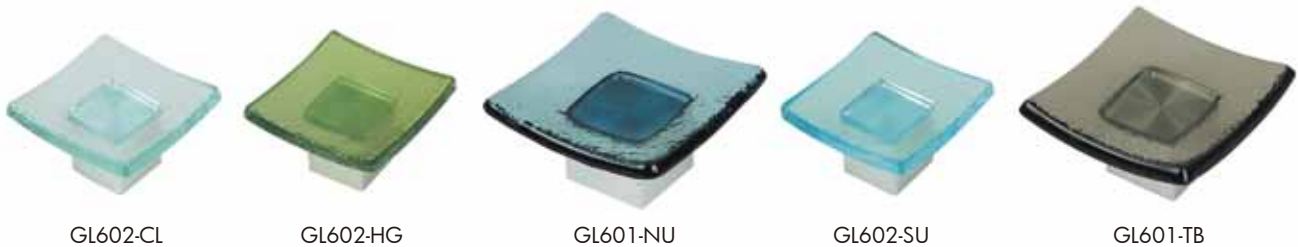

GL602-CL

GL602-HG

GL601-NU

GL602-SU

GL601-TB

GL601 Series

Item No.	L	W	H	Color
GL601-CL	60mm	60mm	31mm	Natural clear
GL601-HG				Lush green
GL601-LY				Luminous yellow
GL601-MG				May green
GL601-NU				Navy blue
GL601-SU				Sky blue
GL601-TB				Tea brown

GL602 Series

Item No.	L	W	H	Color
GL602-CL	45mm	45mm	28mm	Natural clear
GL602-HG				Lush green
GL602-LY				Luminous yellow
GL602-MG				May green
GL602-NU				Navy blue
GL602-SU				Sky blue
GL602-TB				Tea brown