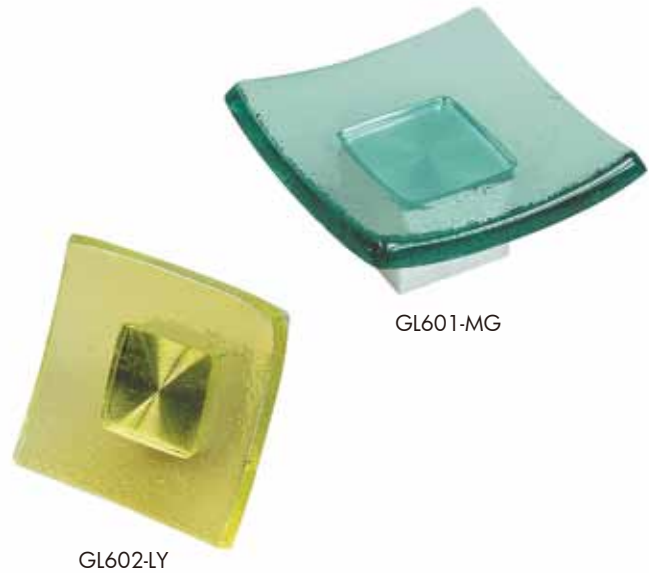

Item No.	Hole C.C.	L	W	H
GA4825	--	48mm	48mm	32mm
GA4825-160	160mm	208mm	48mm	32mm

GA4825-160

GA4825

GA90 SERIES GLASS TOP HANDLE

Clear glass, shiny silver aluminium base

Item No.	Hole C.C.	L	W	H
GA90-32	32mm	100mm	36mm	28mm
GA90-128	128mm	196mm	36mm	28mm
GA90-224	224mm	292mm	36mm	28mm

GA90-32

GA90-128 (L=196mm)
GA90-224 (L=292mm)

GL601 / GL602 SERIES SQUARE ART GLASS KNOB

Glass dimension: 60x60mm or 45x45mm square

UV-glued on aluminium base (25x25mm or 19x19mm square, NB)

Color: natural clear (CL), tea brown (TB), navy blue (NU), lush green (HG), luminous yellow (LY), may green (MG), sky blue (SU)

Glass dimension: Ø48 or Ø62mm

UV-glued on aluminium base (Ø18 or Ø25mm, NB)

Color: natural clear (CL), tea brown (TB), navy blue (NU), lush green (HG), luminous yellow (LY), may green (MG), sky blue (SU)